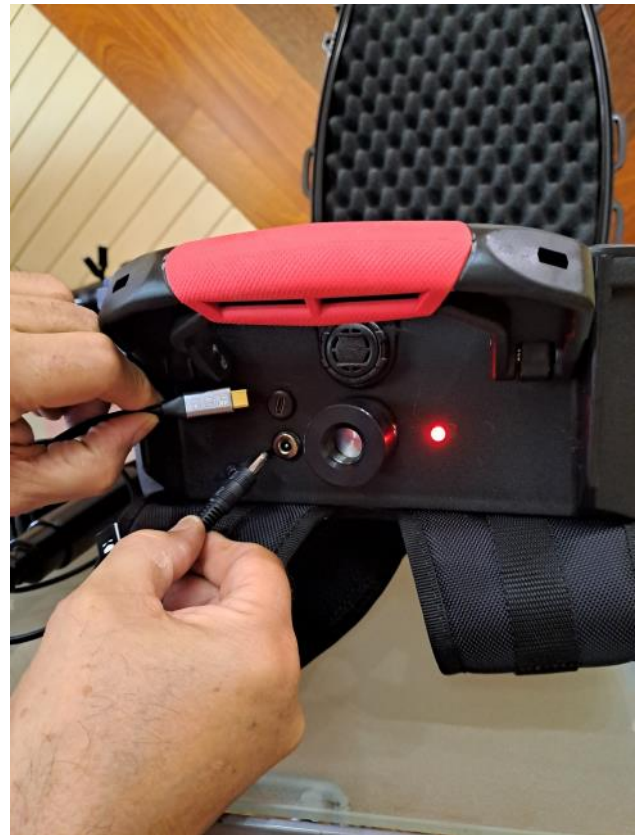

This type of batteries allow the operation of over 4 hours thanks to its USB socket, and automatic activation of the BLK ARC by USB type C cable supplied.

REMOTE CONTROLE OF THE POLE

NEW surveying technology & solutions