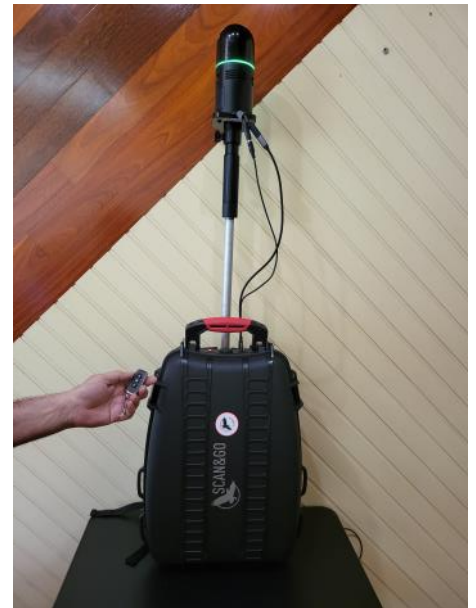

Part Number **ABP-BLKARC**

The **ABP-BLKARC** Backpack is an injection-molded backpack that is watertight, airtight and virtually crushproof. It is made of TTX01 polypropylene plastic resin with a micro-textured surface to reduce scratching .

The interior has been shaped to safely contain BLKARC with batteries and accessories. **The upper part is equipped with a DC 12V and USB-C socket to power and activate the BLKARC without using a smartphone.**

Technical data:

Dimensions: 49,8x37x18,5(cm) - 19.61x14.58x7.28(in)
Weight: 6 Kg - 14,33 lbs (with battery and BLKARC)
Pole speed: 14mm/sec. 0,55in/sec.

ACCESSORIES INCLUDED:

- USB-C cable of 50 cm (0.2in) for connection of BLKARC on the top of extension
- DC cable of 50 cm (0.2in) for BLKARC power
- Extension diam. 35 mm, length 11 cm (4.33 in)
- BLK ARC bracket (part number BR-ARC)
- 2 remote control for electric pole