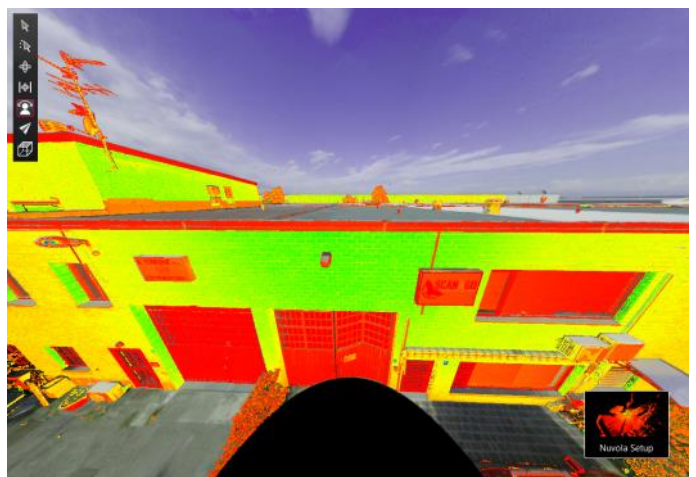

Automatic Lifter